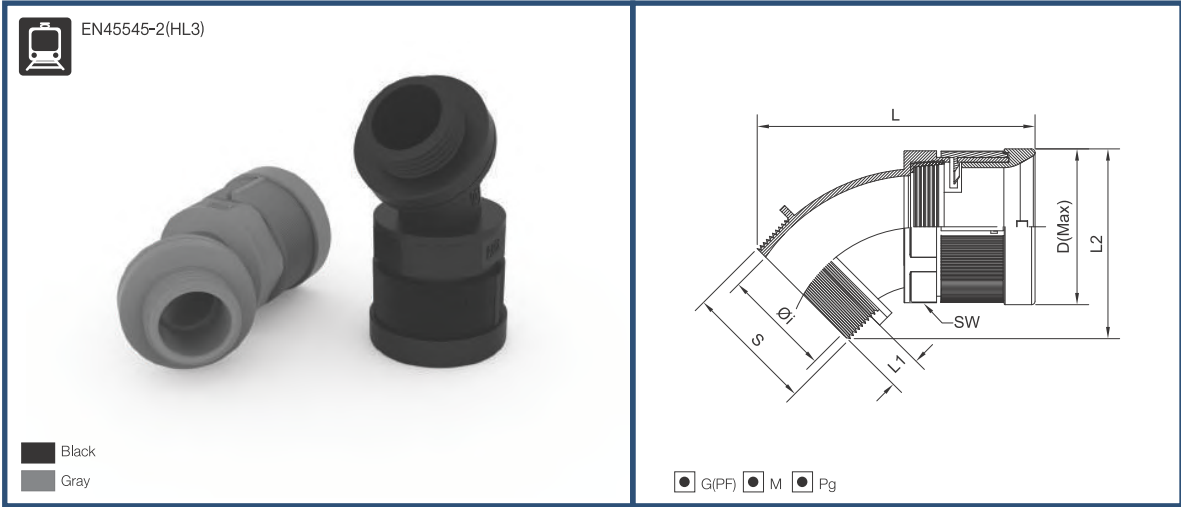

## PACL IP68

- Material : High Quality Polyamide 6
- Degrees of Protection : IP 68 (EN 60529)
- The max, Instantaneous Temperature : -40°C to +105°C
- Short Term : up to +150°C
- Self-Extinguishing : UL94-HB / Free of Halogen Phosphorous and cadmium
- Color : Black & Gray
- Application : Machine tool, Shipbuilding, Tramway, Industrial / Automatic Machinery, Printing Machine etc, Joint box with connector, Connector for jointing into Limit-Switch.

### »» Product size

#### PF Thread / 45°Elbow (JIS B0202)

| Black     | Gray      | Thread | Tube Size | S    | L1  | L2   | L    | Øi   | ØD   | SW   |
|-----------|-----------|--------|-----------|------|-----|------|------|------|------|------|
| PACL-G10B | PACL-G10G | G1/2"  | 10        | 21.0 | 8.0 | 35.5 | 61.5 | 15.1 | 24.5 | 19.7 |
| PACL-G12B | PACL-G12G | G1/2"  | 12        | 21.0 | 8.0 | 37.6 | 62.7 | 15.1 | 27.6 | 22.8 |
| PACL-G16B | PACL-G16G | G1/2"  | 16        | 21.0 | 8.0 | 41.1 | 66.4 | 15.3 | 33.0 | 28.0 |

#### Metric Thread / 45°Elbow (EN 60423)

| Black     | Gray      | Thread    | Tube Size | S    | L1  | L2   | L    | Øi   | ØD   | SW   |
|-----------|-----------|-----------|-----------|------|-----|------|------|------|------|------|
| PACL-M10B | PACL-M10G | M12 X 1.5 | 10        | 12.0 | 8.0 | 32.2 | 58.6 | 8.1  | 24.5 | 19.7 |
| PACL-M12B | PACL-M12G | M16 X 1.5 | 12        | 16.0 | 8.0 | 35.8 | 61.3 | 12.1 | 27.6 | 22.8 |
| PACL-M16B | PACL-M16G | M20 X 1.5 | 16        | 20.0 | 8.0 | 37.2 | 62.7 | 15.1 | 27.6 | 22.8 |